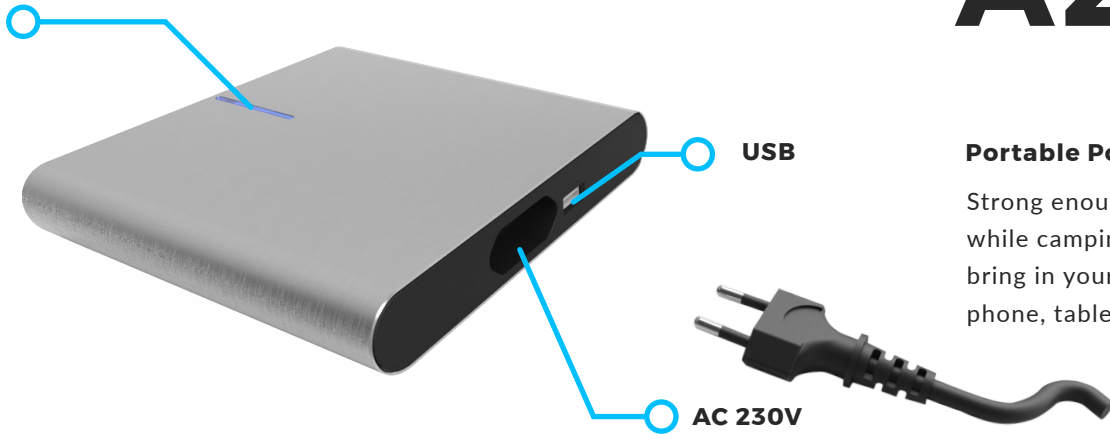

LIFEPOWR A2 L

LED-Indicator

Portable Power Source

Strong enough to power a minifridge while camping and small enough to bring in your bag and keep your phone, tablet and laptop going.

hi@LIFEPOWR.CO

LIFEPOWR BVBA - BE0 6325770 85 - MUSEUMSTRAAT 39 2000 ANTWERP BELGIUM

A2 L

Dimensions	14.85cm x 15.2cm x 2.55cm
Weight	800g
AC Power	100W Continuous
AC Output	AC 230V/50 Hz/max 120W peak
AC Waveform	PWM Modified Sinewave
Efficiency	AC Conversion up to 92% eff.
USB Output	DC 5V/3A up to 15W
Charger Input	19V/2.1A (18 - 23 V DC)
Self-recharging time	3h
Battery	[Type] Li-ion [Life] Over 600 full cycles [Total Capacity] 99 Wh Largest capacity allow on board of aircraft. (<i>Flight-Approved</i>) (27000 mAh at single cell voltage)
SKU & EAN	LPA2L EU - 5430000151115
Certification	Product is compliant to CE, FCC and RoHS
Safety	Multi-layer full protection circuitry
Working Temperature	0°-40°C Ambient
Contents	LIFEPOWR A2 L + Pouch Quick Guide/User Guide AC Adapter (EU) (<i>UK adapter optional</i>) Universal Plug
Passively Cooled	